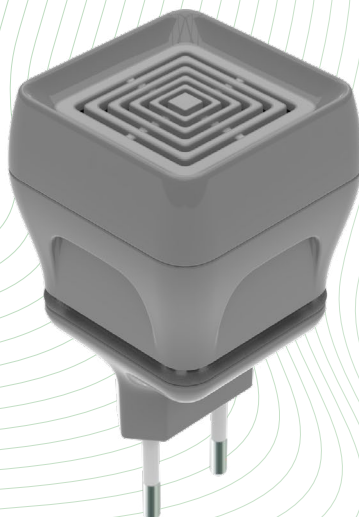

## Anti-Mice Wall Plug Device

### GENERAL INFORMATION

Electronic ultrasonic mouse repellent device. This device, through modulated emission of ultrasonic frequencies (modulation prevents getting used to ultrasonic disturbance), is able to discourage mice from entering the environment in which it is installed. At the same time it causes the departure of those already present. Totally non-toxic, odorless and free of any chemical product, it represents the ideal solution for freeing the environment from unwanted animals in a completely ecological way.

### HOW TO USE

Plug the device into a normal power outlet making sure there are no obstacles in front. A soft green light will indicate that it is turned on. During operation, two rapid flashes will confirm correct ultrasonic emission.

### TECHNICAL DATA

- The device is tested at the **University of Camerino** which declares its effectiveness;
- **CE** tests for electrical safety and electromagnetic compatibility at TÜV laboratories;
- **ROHS** certification;
- **Power supply:** 230 V / 50 Hz
- **Consumption:** 1,6 W
- **Weight:** 60 g
- **Dimensions:** 50x80x50 mm
- **Coverage volume:** ~ 80 m<sup>3</sup>